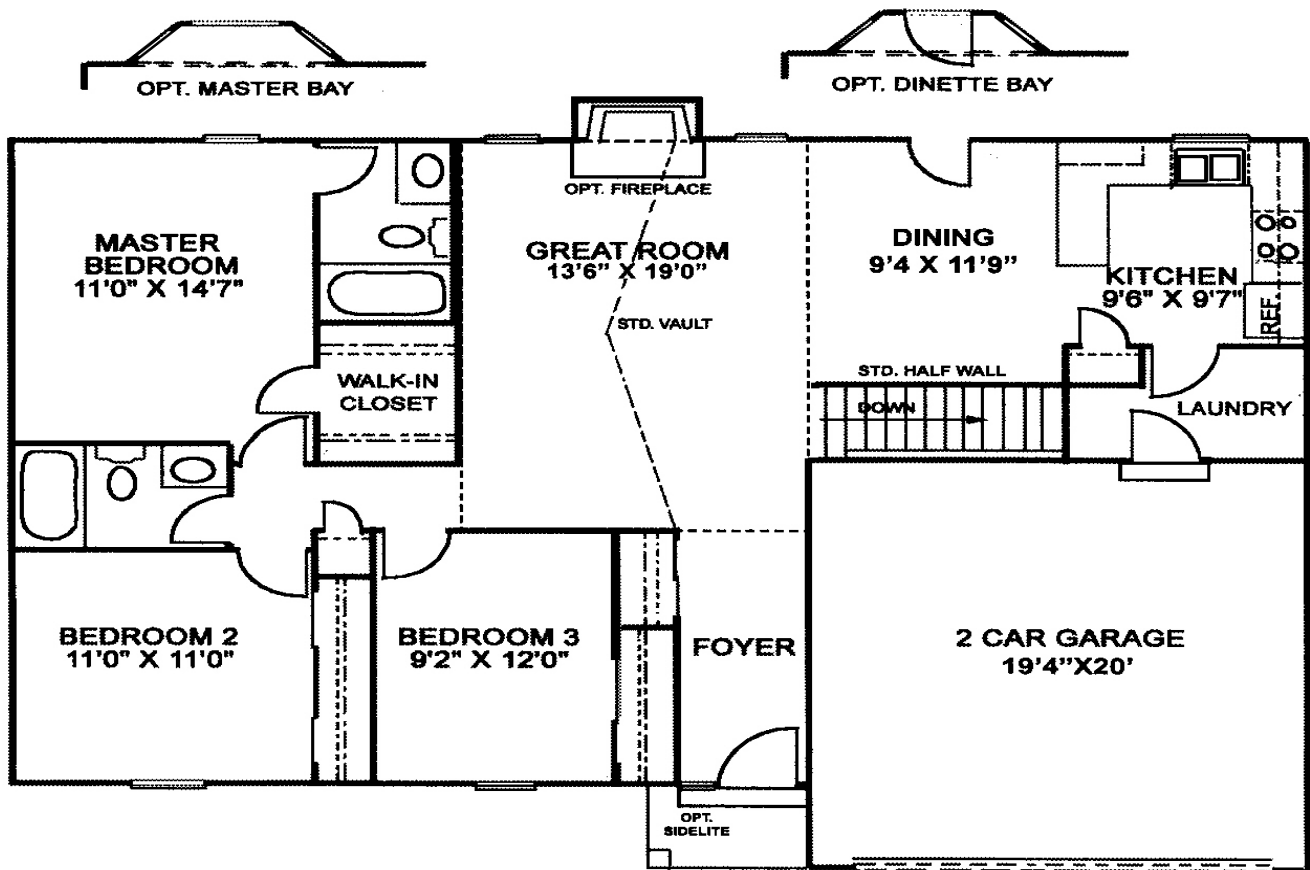

Northwind

1296 Sq.Ft.

Shown With Optional Sidelight

SDR Construction Inc.

Satisfaction

Dependability

Reliability

Artist's renderings may vary slightly from actual construction
All dimension and lot sizes are approximate